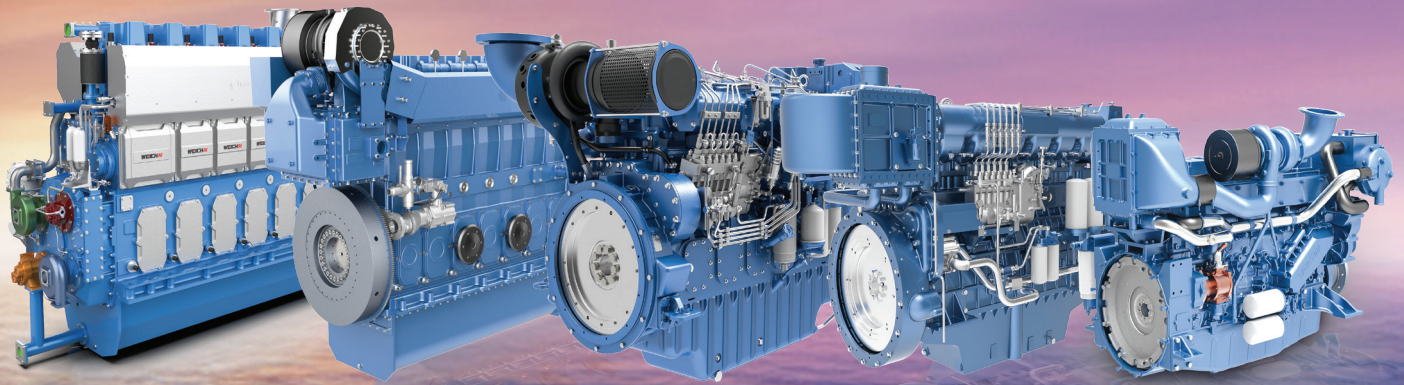

WEICHA

BIODIESEL (B100) ENGINE

POWERING A CLEANER, GREENER TOMORROW

MODELS

6WH25

6WH20

6M33

6170

WP13

Power Range : 330 - 1800 kW (up to 2025 Q1)

CCS-CERTIFIED

Substantial Environmental Benefits

B100 can lower GHG emissions through the renewable nature of its feedstocks

<https://weichai.co.id/>

Weichai Indonesia