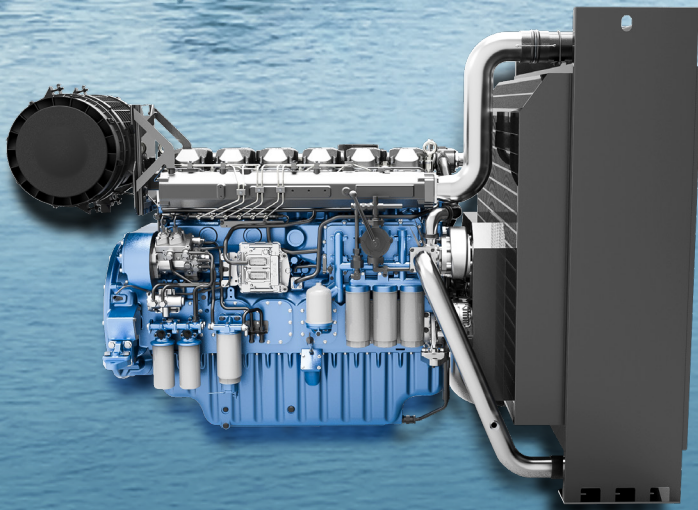

“POWER THAT NEVER STOPS
TRUSTED QUALITY. RELIABLE AVAILABILITY.”

WEICHAI

PowerKit

Variable Speed Engines

30 - 1866 kWm

**FOR CONTINUOUS
DEWATERING
OPERATION**

Injector

Fuel Filter

**Speed
Sensor**

**Pressure
Sensor**

**Fuel Injection
Pump**

WEICHAI AUTHORIZED PARTS FRANCHISEE

PT. WEICHAI INDONESIA UTAMA

Ruko Sedayu Square Blok J No.01-02,
Jalan Outer Ringroad Lingkar Luar, Kel.
Cengkareng Barat, Kec. Cengkareng, Kota
Adm. Jakarta Barat, Provinsi DKI Jakarta 11730