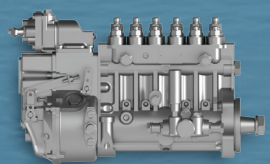

“POWER THAT NEVER STOPS
TRUSTED QUALITY. RELIABLE AVAILABILITY.”

WEICHAI

PowerKit

Variable Speed Engines

30 - 1866 kWm

**FOR CONTINUOUS
DEWATERING
OPERATION**

Injector

Fuel Filter

**Speed
Sensor**

**Pressure
Sensor**

**Fuel Injection
Pump**

WEICHAI AUTHORIZED PARTS FRANCHISEE

PT. WEICHAI INDONESIA UTAMA

Ruko Sedayu Square Blok J No.01-02,
Jalan Outer Ringroad Lingkar Luar, Kel.
Cengkareng Barat, Kec. Cengkareng, Kota
Adm. Jakarta Barat, Provinsi DKI Jakarta 11730